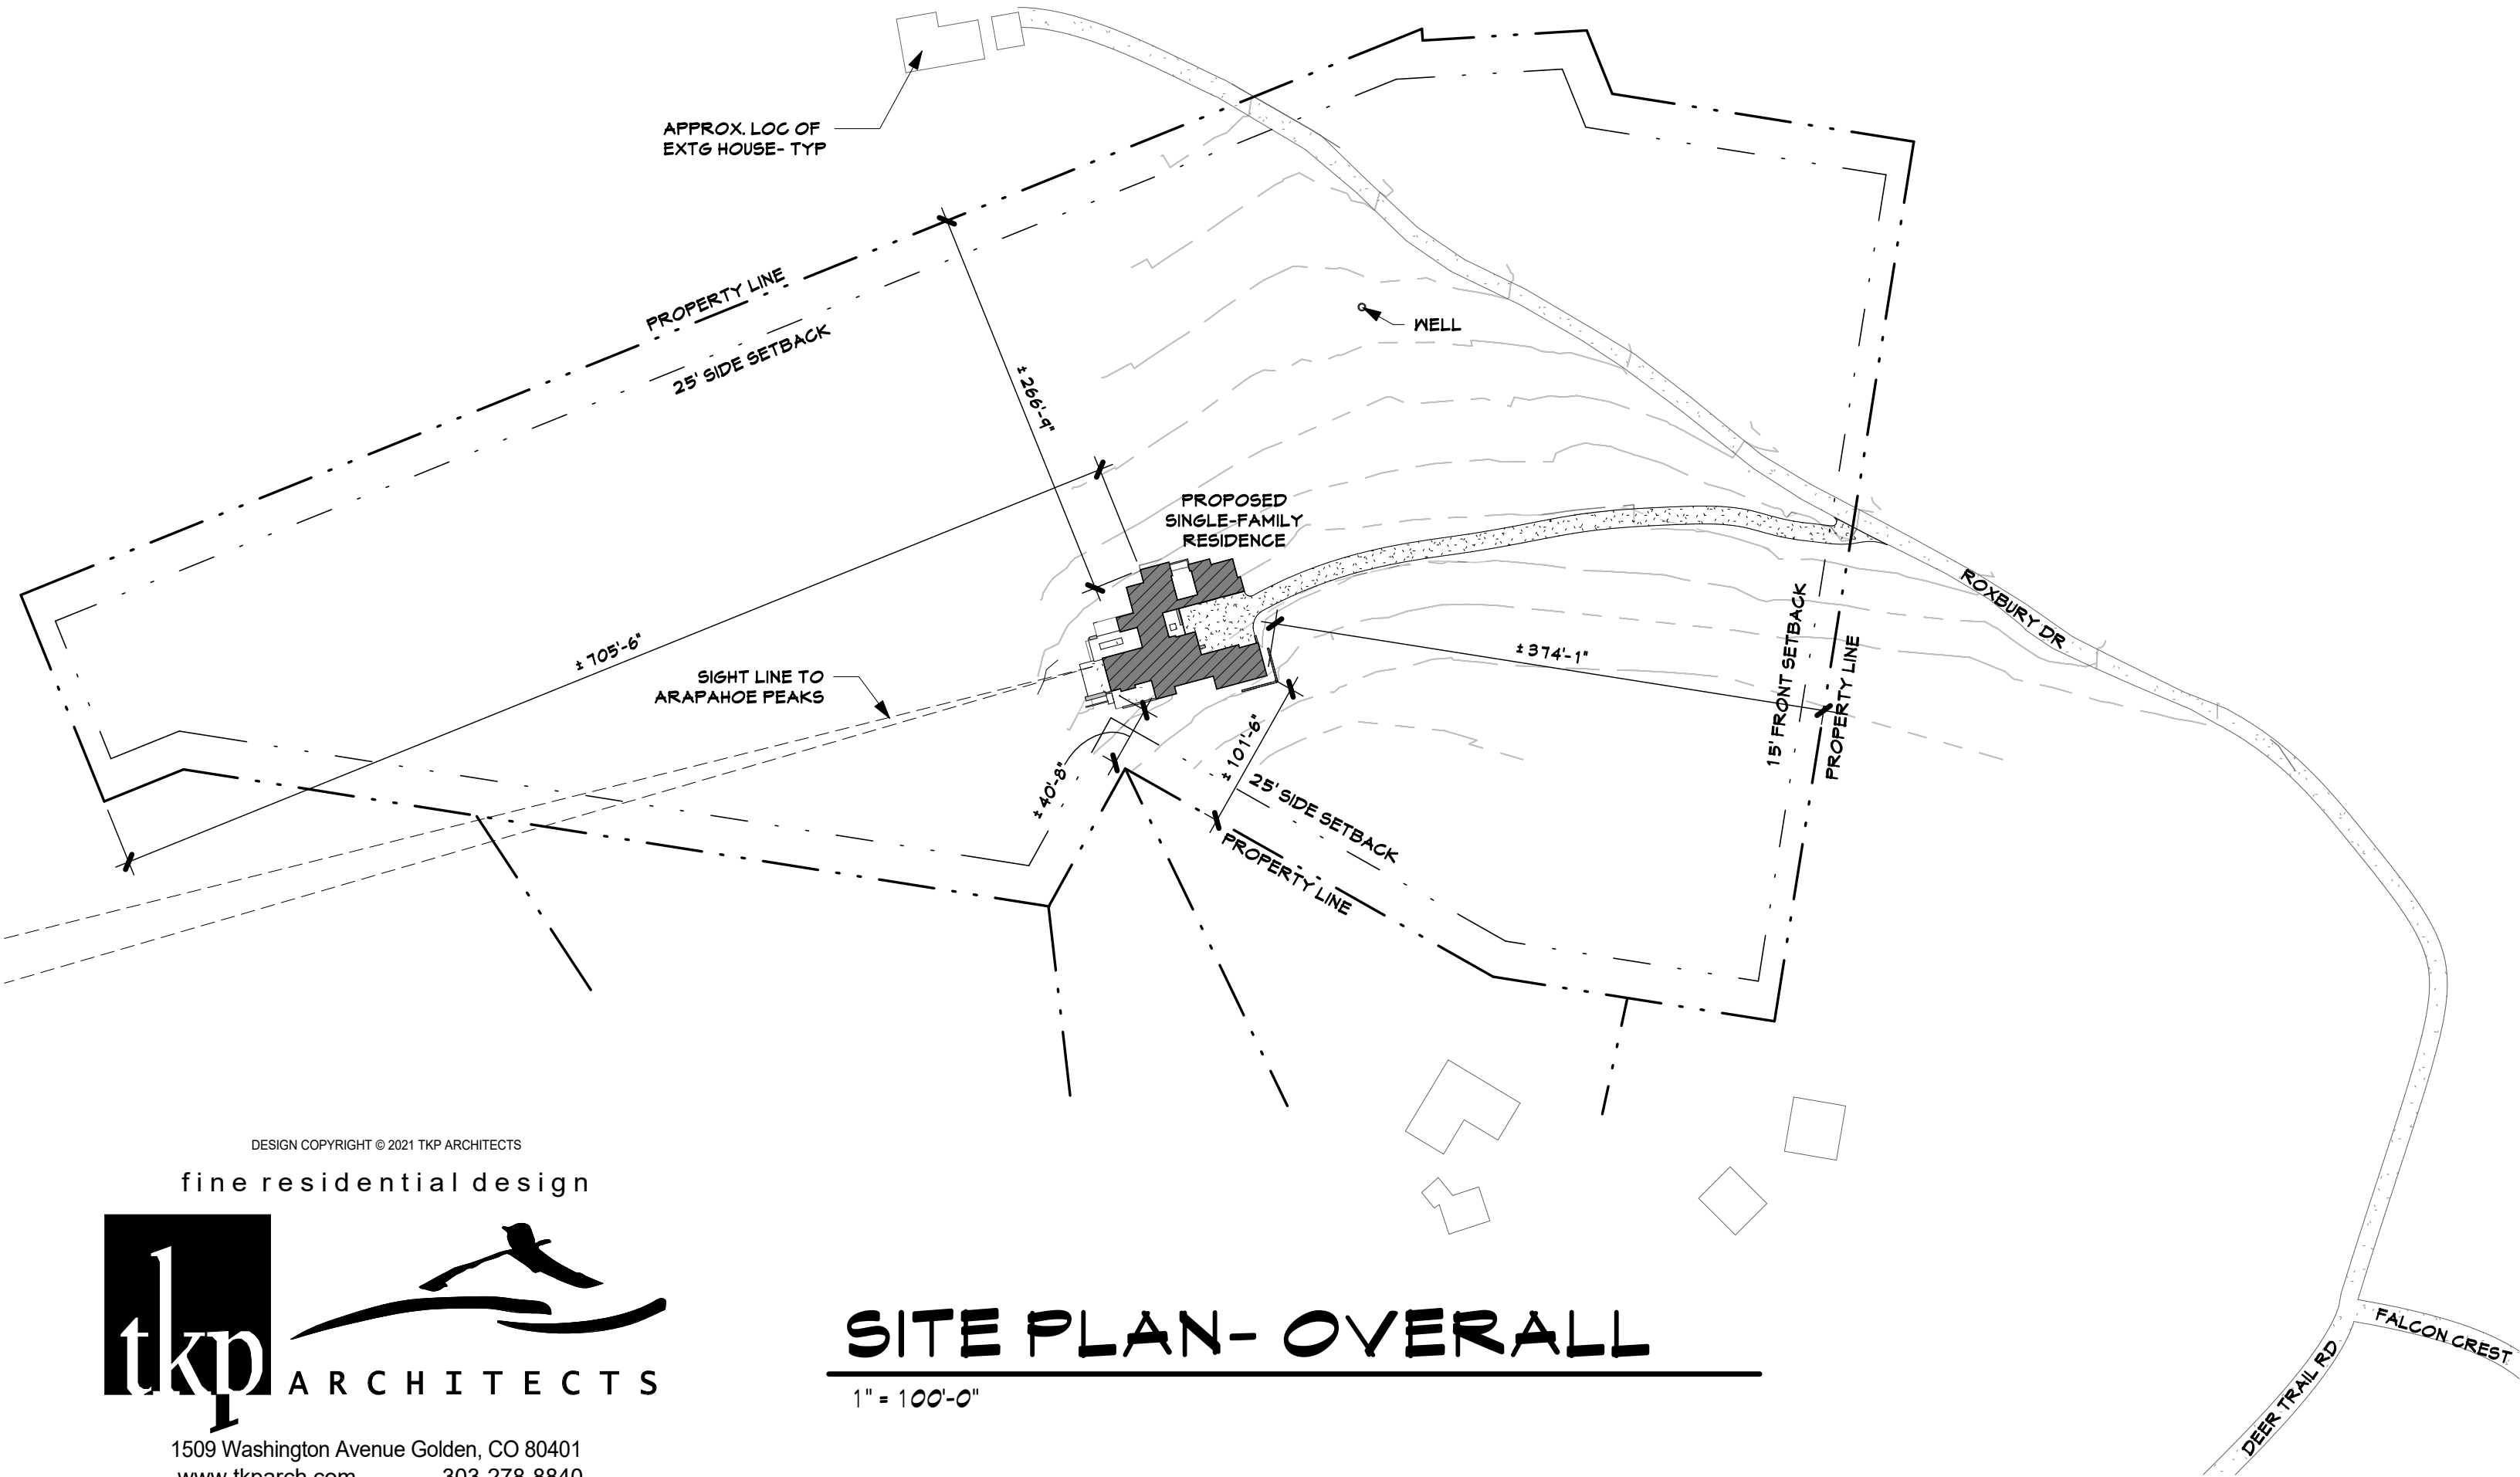

# SITE PLAN- PARTIAL

1" = 40'-0"

fine residential design

1509 Washington Avenue Golden, CO 80401  
www.tkparch.com 303-278-8840

DESIGN COPYRIGHT © 2021 TKP ARCHITECTS

fine residential design

1509 Washington Avenue Golden, CO 80401  
 www.tkparch.com 303-278-8840

# SITE PLAN- OVERALL

1" = 100'-0"